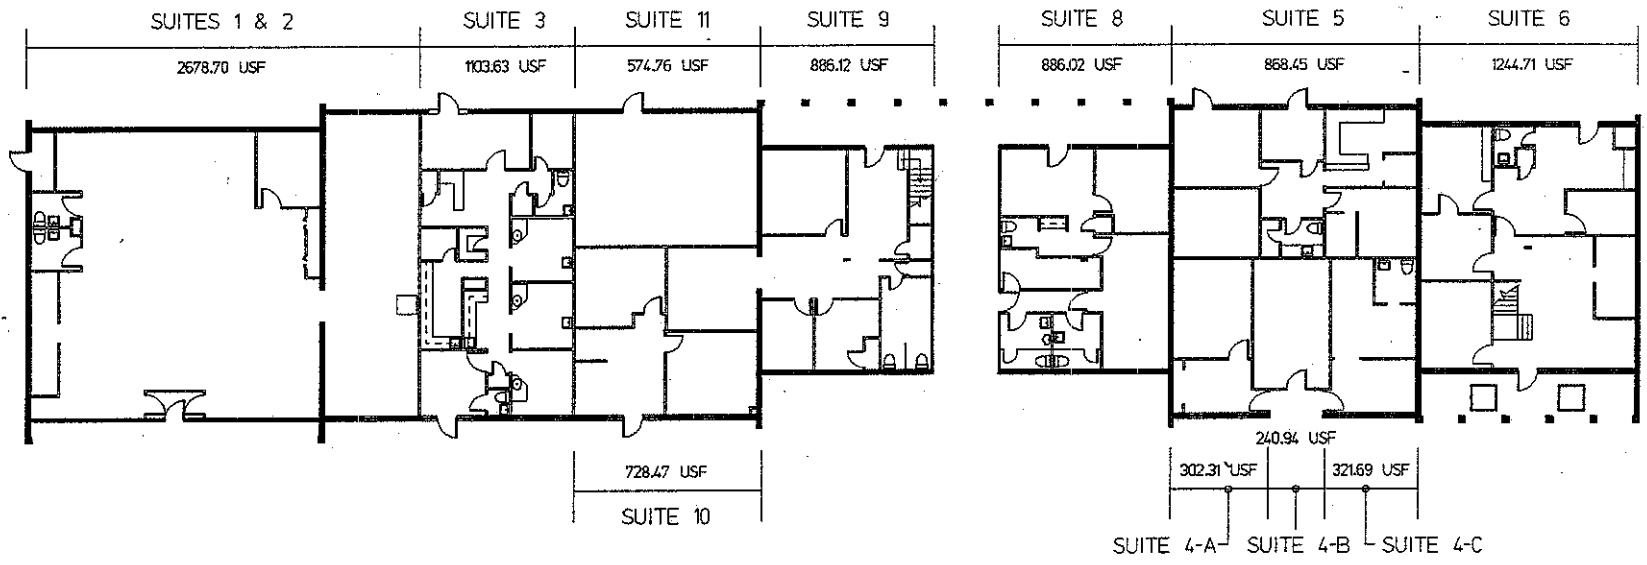

BUILDING 1 - FLOOR 01

Steinmetz & Associates
 Space Planning & Interior Design
 1750 Old Spanish Street
 New Orleans, Louisiana

Wright Center
 Bldg. #1
 Floor 01

Orlando, LA

Project No.	9204.003
Sheet No.	

BUILDING 2 - FLOOR 01

Steinmetz & Associates
 Space Planning & Interior Design
 1700 225 Baronne Street
 New Orleans, Louisiana

Wright Center
 Bldg. #2
 Floor 01

Gretna, LA	
Drawn by: V.A.	Scale: 1/8" = 1'-0"
Checked by:	Date:
Project No.: 9204.003	Sheet No.: