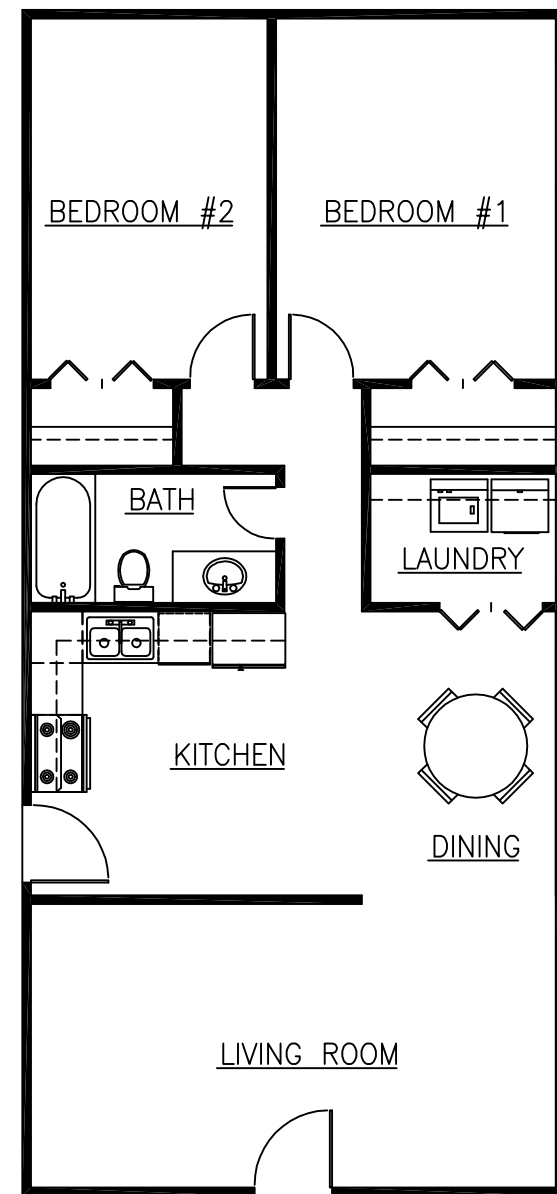

Lafayette Square

1 BEDROOM FLAT
700 SQFT

2 BEDROOM FLAT
900 SQFT

2 BEDROOM DUPLEX
1000 SQFT
WASH/DRY CONNECTIONS

3 BEDROOM DUPLEX
1100 SQFT
WASH/DRY CONNECTIONS

2 BEDROOM FLAT
1080 SQFT
WASH/DRY CONNECTIONS