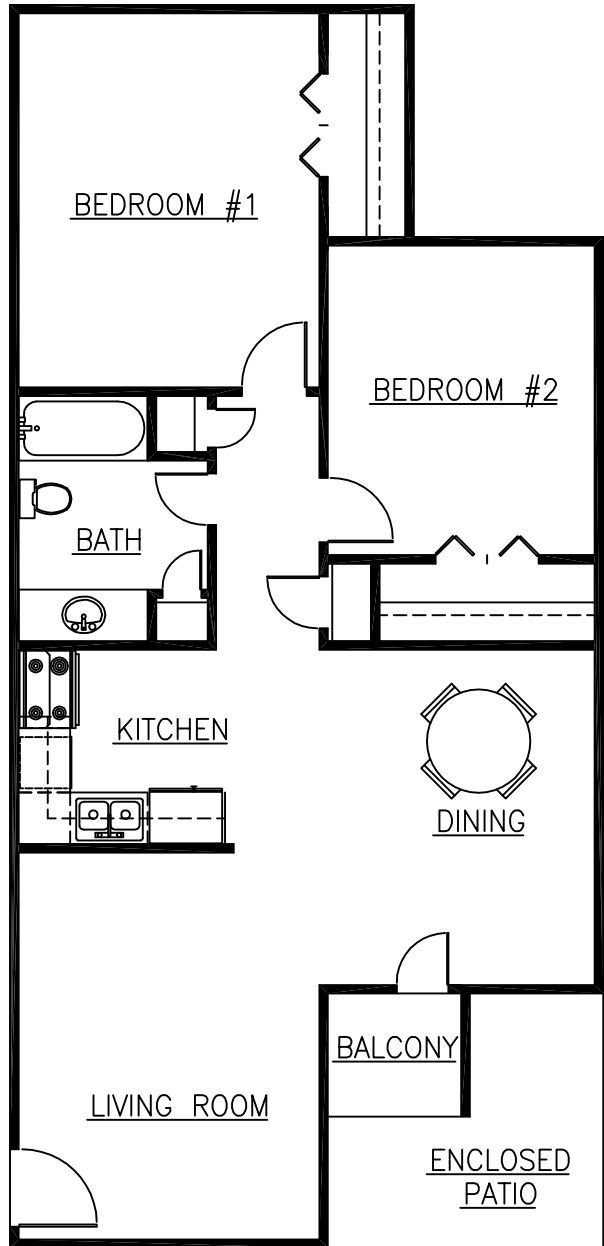

Lafayette Square

1 BEDROOM FLAT
700 SQFT

2 BEDROOM FLAT
900 SQFT

2 BEDROOM DUPLEX
1000 SQFT
WASH/DRY CONNECTIONS

3 BEDROOM DUPLEX
1100 SQFT
WASH/DRY CONNECTIONS

2 BEDROOM FLAT
1080 SQFT
WASH/DRY CONNECTIONS