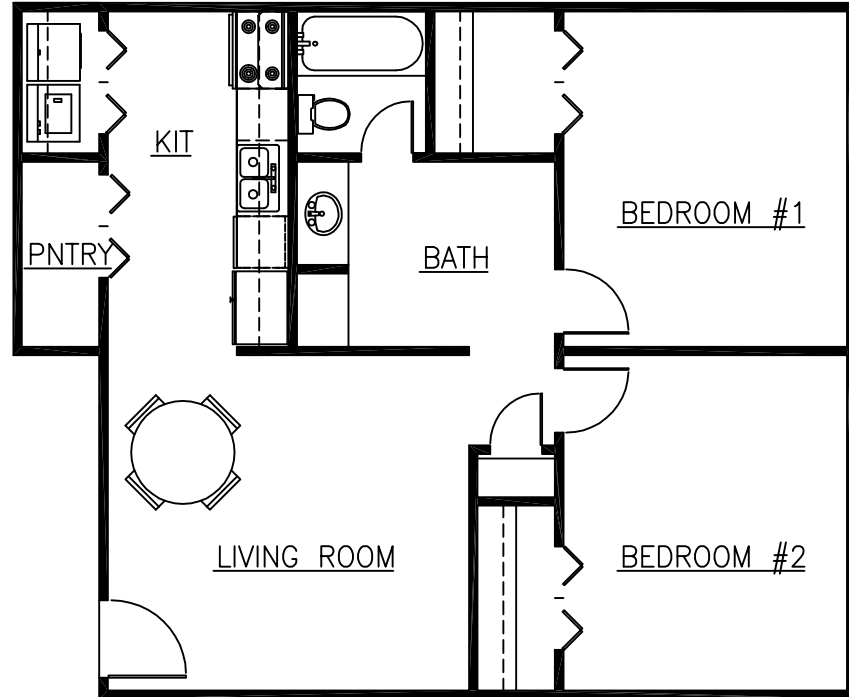

Lafayette Square

1 BEDROOM FLAT
700 SQFT

2 BEDROOM FLAT
900 SQFT

2 BEDROOM DUPLEX
1000 SQFT
WASH/DRY CONNECTIONS

3 BEDROOM DUPLEX
1100 SQFT
WASH/DRY CONNECTIONS

2 BEDROOM FLAT
1080 SQFT
WASH/DRY CONNECTIONS