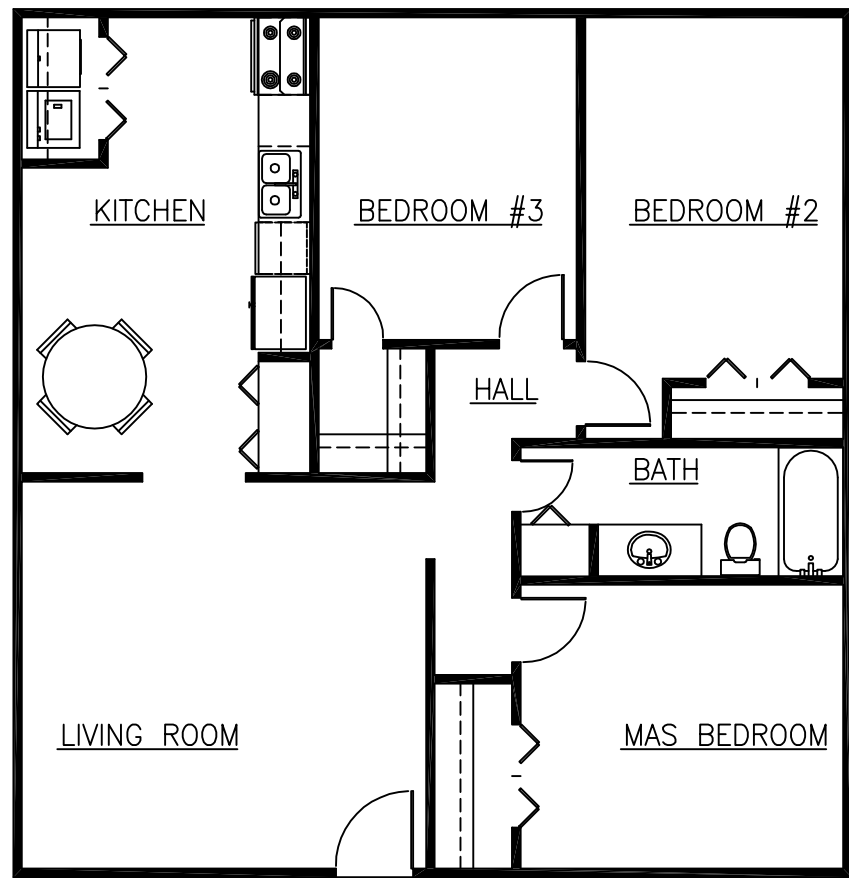

Lafayette Square

1 BEDROOM FLAT
700 SQFT

2 BEDROOM FLAT
900 SQFT

2 BEDROOM DUPLEX
1000 SQFT
WASH/DRY CONNECTIONS

3 BEDROOM DUPLEX
1100 SQFT
WASH/DRY CONNECTIONS

2 BEDROOM FLAT
1080 SQFT
WASH/DRY CONNECTIONS