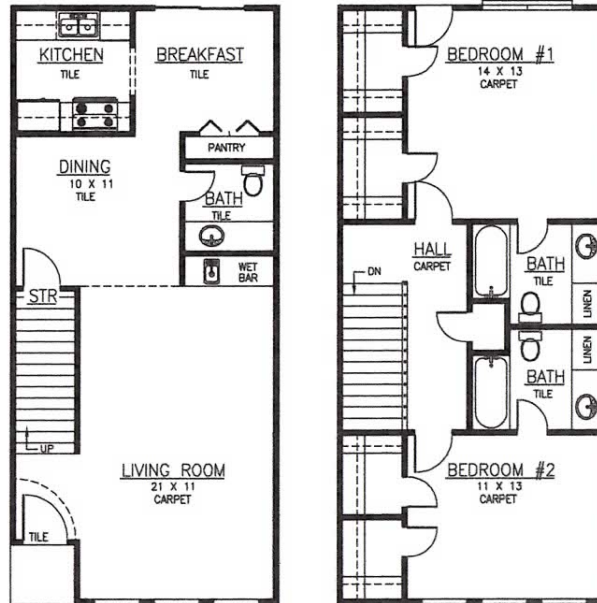

ACADIAN VILLAGE

G

2 BEDROOM FLAT
1093 SQFT

H ACADIAN VILLAGE

TOWNHOUSE
2 BEDROOM 2-1/2 BATH
1253 SQFT

ACADIAN VILLAGE

J

3 BEDROOM 2 BATH
1240 SQFT